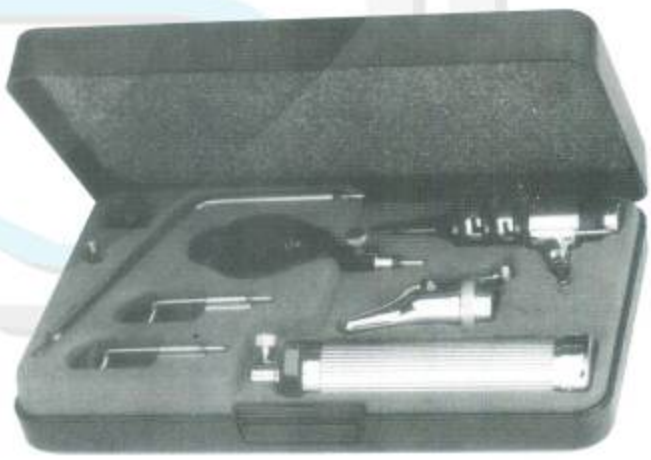

Econom
BS-02-12041S

BS-02-12039S Uni, Otoscop set with 3 ear Specula, medium battery handle, pin contact, in plastic pouch

BS-02-12040 Uni II, May Ophthalmoscope with battery handle, pin-contact, in plastic pouch

BS-02-12041S Econom, Diagnostic Set Consisting of:
Ostoscope with 3 specula, nasal speculum, bentarm lamp holder, 2 laryngeal mirrors,
tongue blade holder, May-Ophthalmoscope, Medium Battery handle, 1 Spare Bulb, in Plastic Case